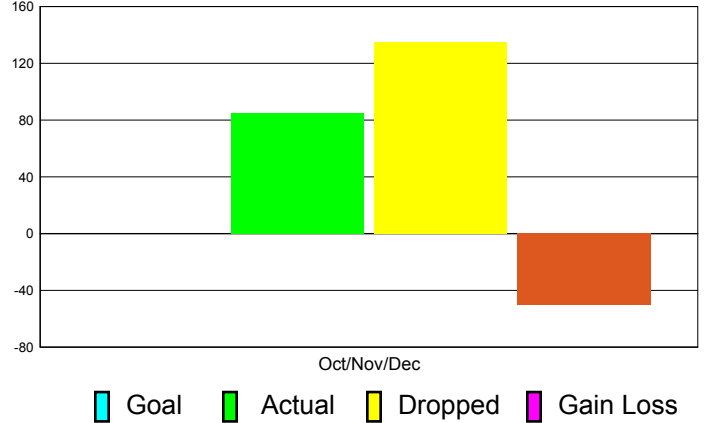

Membership Results 2011-2012

Goal, New, Dropped, Gain/Loss